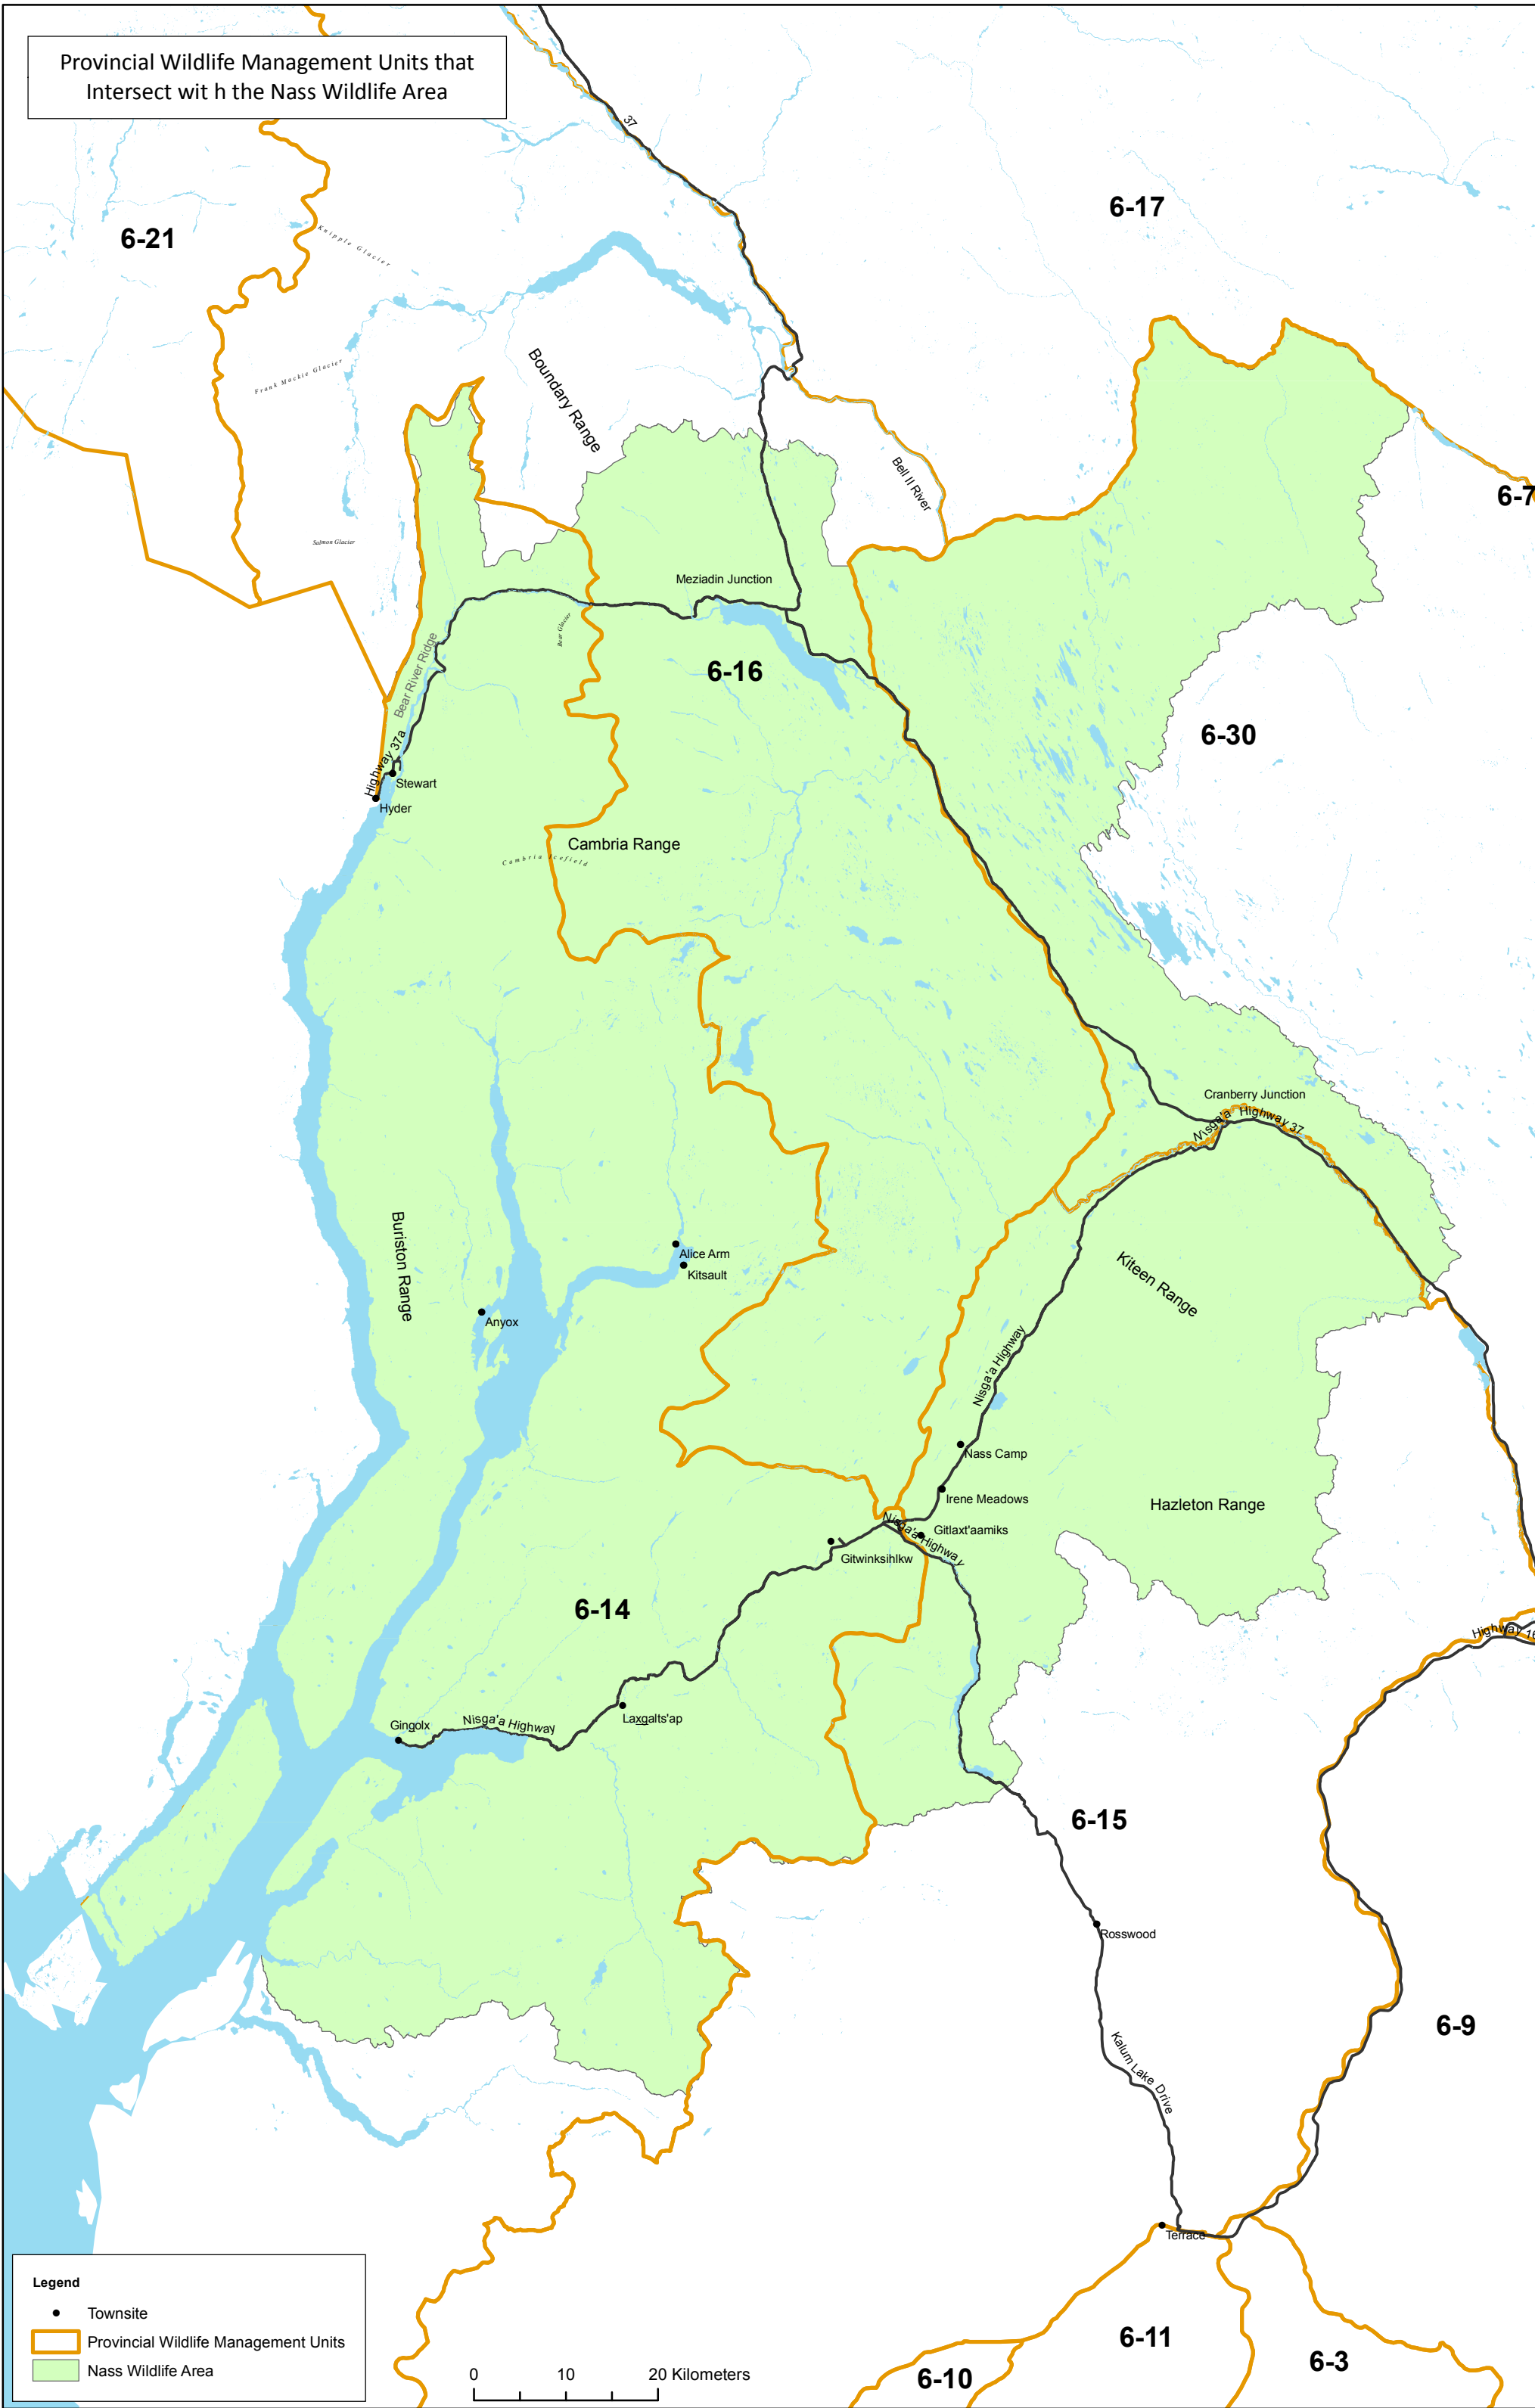

Provincial Wildlife Management Units that Intersect with the Nass Wildlife Area

Legend

- Townsite
- ▭ Provincial Wildlife Management Units
- ▭ Nass Wildlife Area

0 10 20 Kilometers